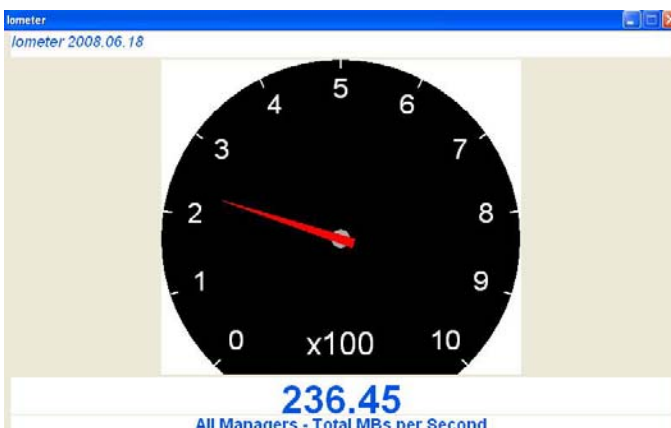

The Results:

SSD Read Performance

SSD Write Performance

HDD Read Performance

HDD Write Performance