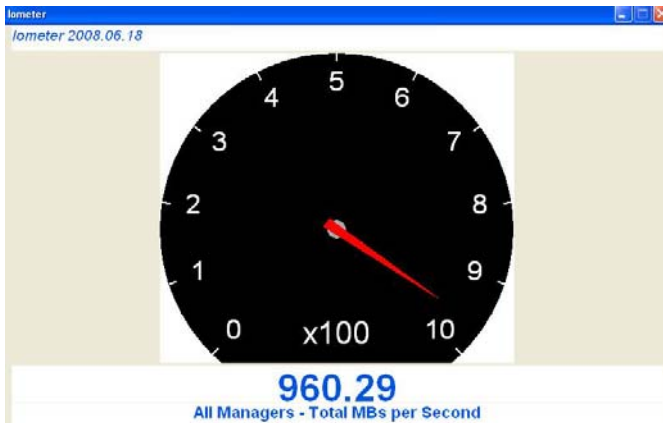

The Results:

SSD Read Performance