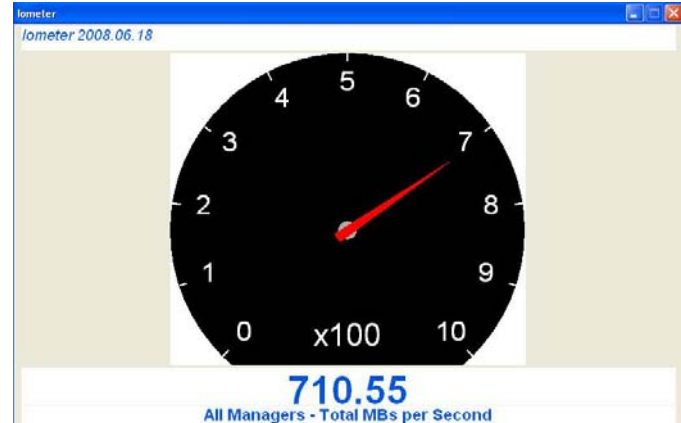

SSD Write Performance